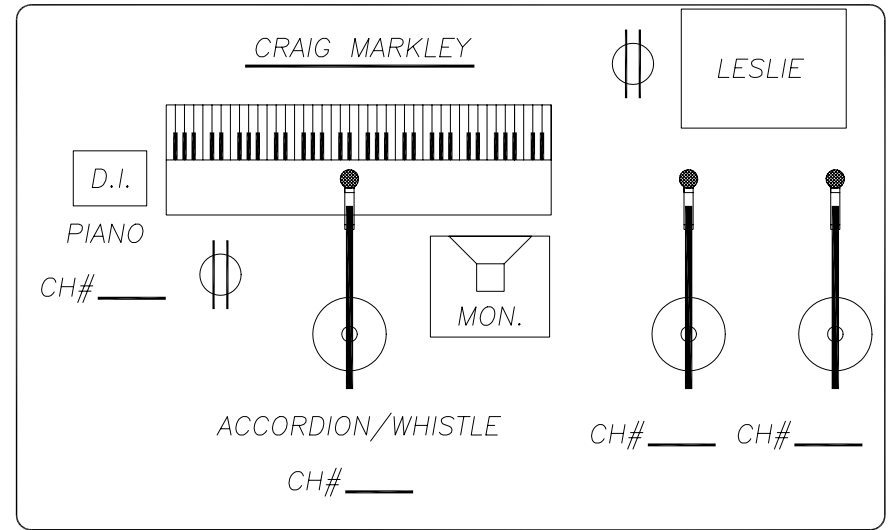

# SIRENS-STAGE LAYOUT

## SUMMARY

TOTAL CHANNELS=18

D.I. DIRECT BOX  
TOTAL REQUIRED=7

MICROPHONE WITH BOOM/STAND—SHURE SM58 OR EQUAL.  
TOTAL REQUIRED=11

AC POWER RECEPTACLE  
TOTAL REQUIRED=4

STAGE MONITOR  
TOTAL REQUIRED=5