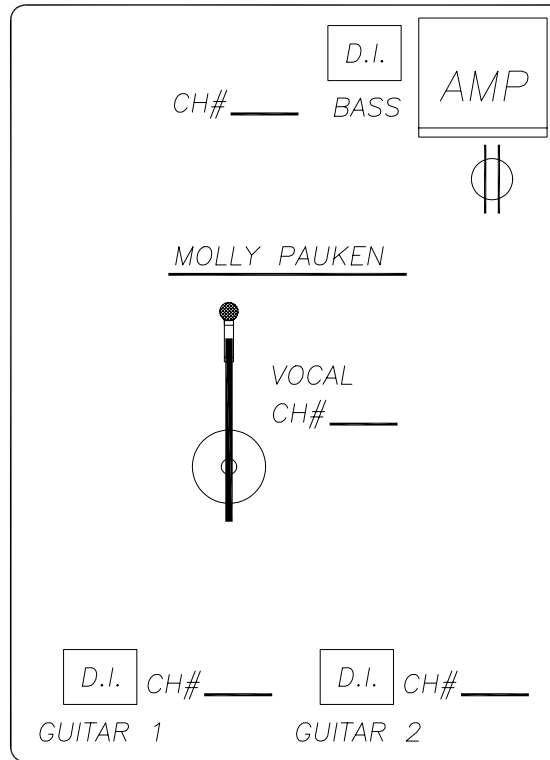

# SIRENS-STAGE LAYOUT

## SUMMARY

TOTAL CHANNELS=18

D.I. DIRECT BOX  
TOTAL REQUIRED=7

MICROPHONE WITH BOOM/STAND—SHURE SM58 OR EQUAL.  
TOTAL REQUIRED=11

AC POWER RECEPTACLE  
TOTAL REQUIRED=4

STAGE MONITOR  
TOTAL REQUIRED=5