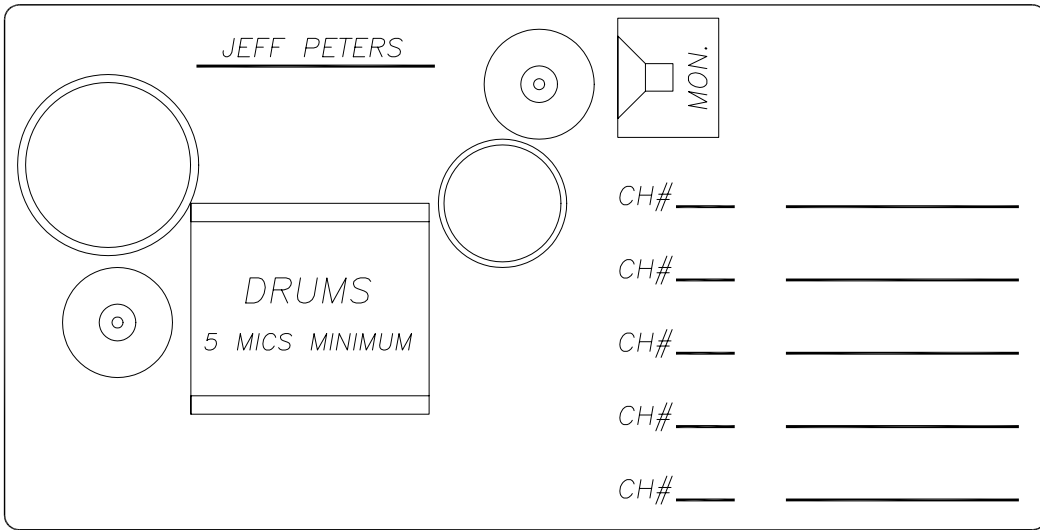

# SIRENS-STAGE LAYOUT

## SUMMARY

TOTAL CHANNELS=18

D.I. DIRECT BOX  
TOTAL REQUIRED=7

MICROPHONE WITH BOOM/STAND—SHURE SM58 OR EQUAL.  
TOTAL REQUIRED=11

AC POWER RECEPTACLE  
TOTAL REQUIRED=4

STAGE MONITOR  
TOTAL REQUIRED=5